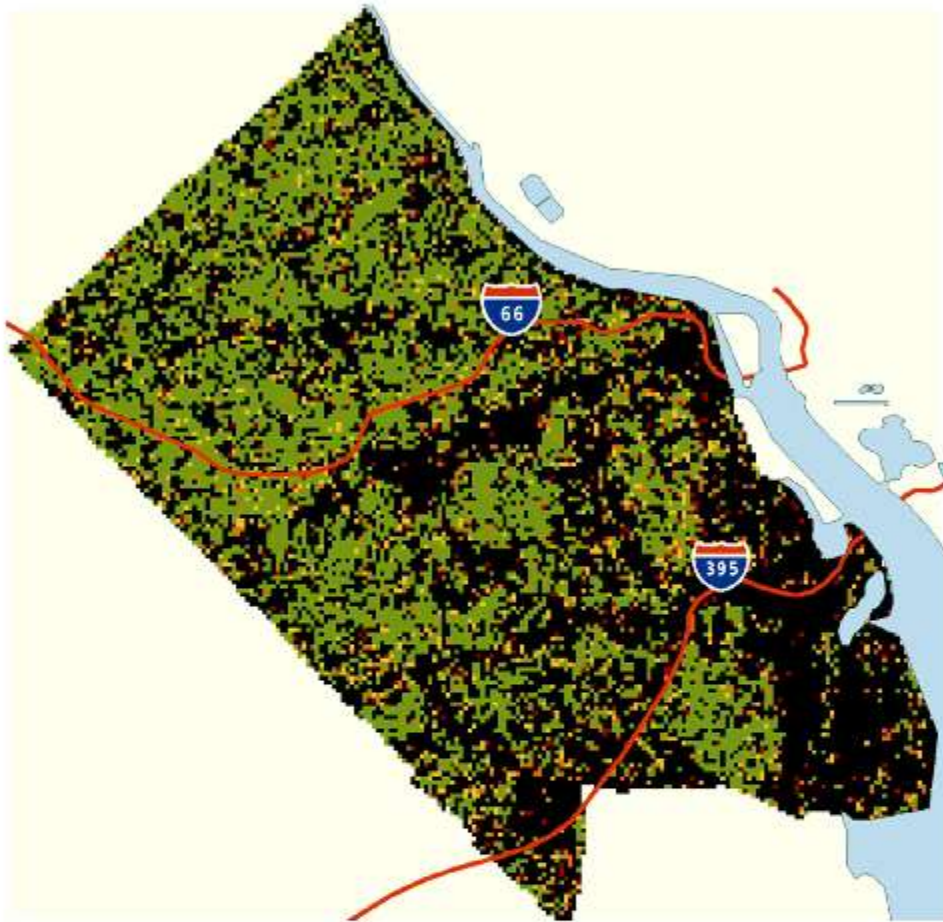

**Primary Goal: Improve Arlington's urban forest canopy coverage.**

**Figure 3: Arlington's Forest Cover 1973**

Figure 4: Arlington's Forest Cover 1985

Figure 5: Arlington's Forest Cover 1997